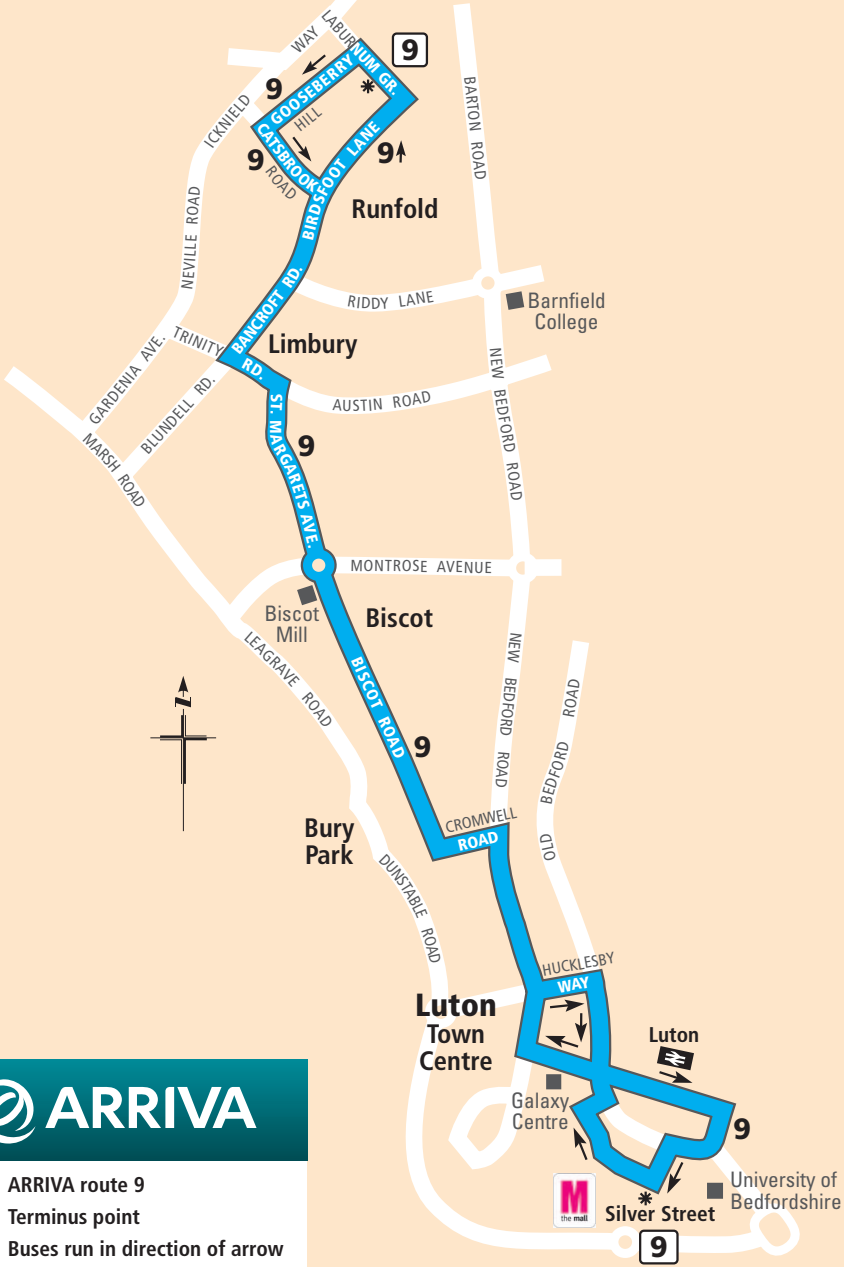

Luton to Runfold

-  ARRIVA route 9
-  Terminus point
-  Buses run in direction of arrow
-  Railway station