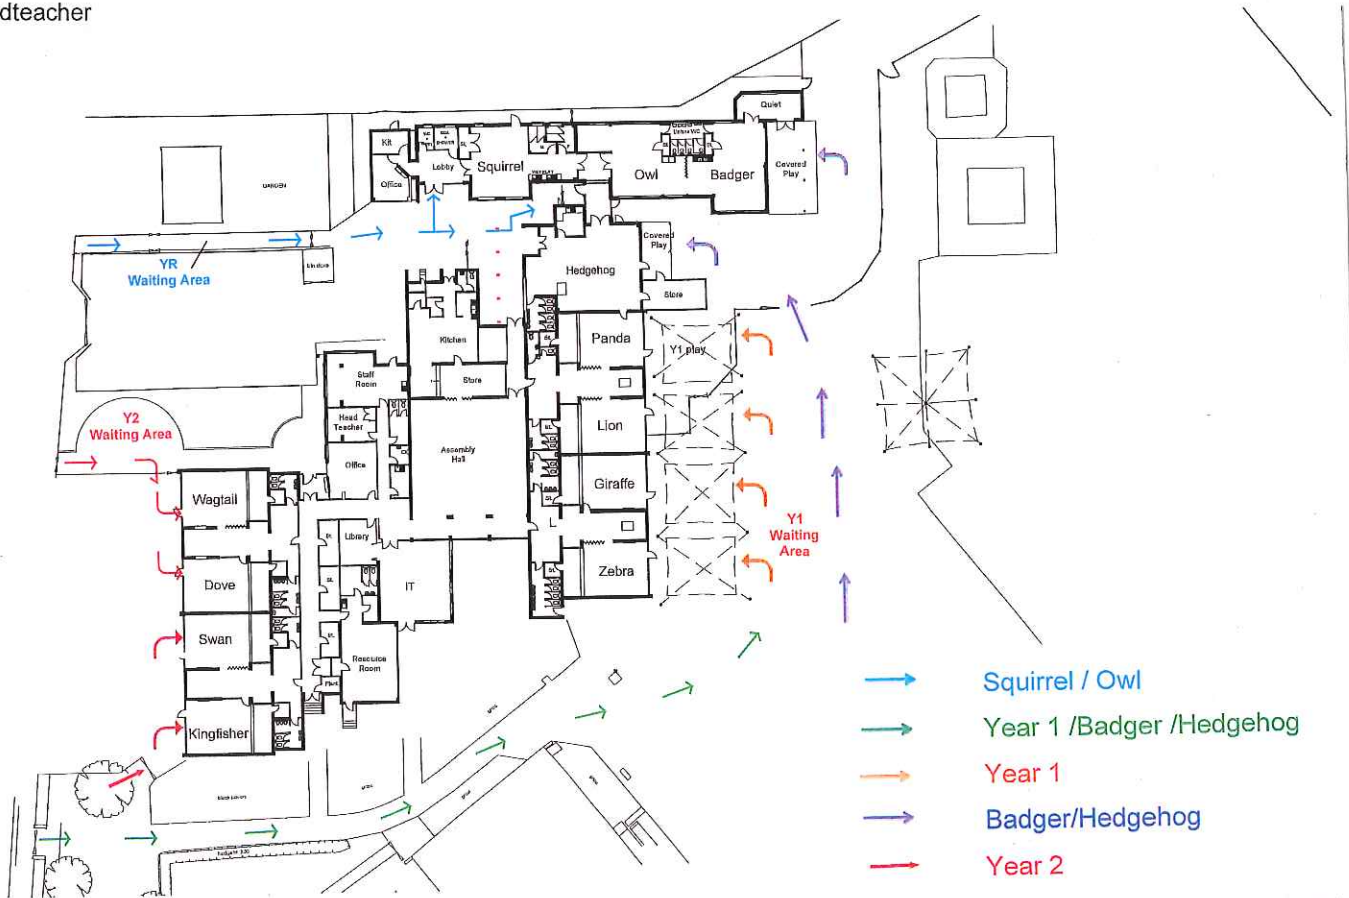

Warden Hill Infant School

Headteacher Mrs S Dorban
Birdsfoot Lane, Luton, Beds, LU3 2DN
Tel: 01582 595150
warden.hill.infants.head@lbc.luton.sch.uk

10th March 2016

Dear Parents and Carers,

Following a Parent Forum meeting, it has been advised that there can be a lot of congestion around the entrances and exits to the Foundation Unit.

On the bottom of this letter you will find a map showing the entrance and exit points for all the classes in the school, including a change to the current arrangements for Badger and Hedgehog classes.

The changes will begin on Monday 14th March and hopefully this will ease the congestion and make dropping off and collecting your children easier. We will discuss if this has improved the situation at the next Parent Forum meeting.

Yours sincerely

S. Dorban

S Dorban
Headteacher

CLASSROOM ENTRANCE & EXITS 2015-2016

updated: 10.03.16